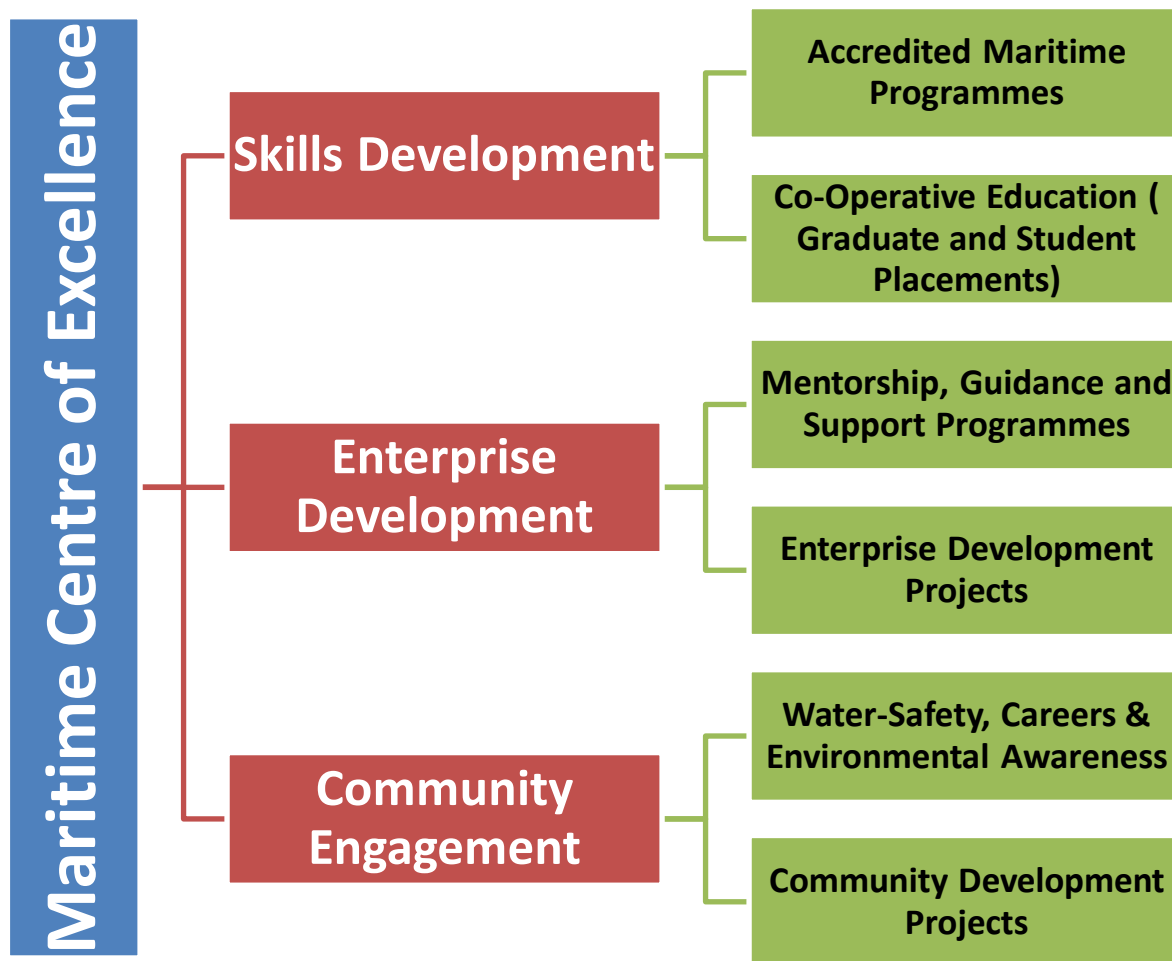

Marine
and
Coastal
Tourism

Operation
Phakisa

Small
Harbours

KIMS

Aquaculture

Skills
Development
& Innovation

KZNSB MCoE – Maritime Programmes

Enterprise Development

Enterprise Development

- **Facilitates access to maritime industry focusing on women and youth.**
- **ED services include but are not limited:**
 - **Maritime Incubation Programme;**
 - **Maritime Enterprise Development Workshop Series;**
 - **Training and Mentorship;**
 - **Secretarial Services – company registration, profiles, bookkeeping etc.**